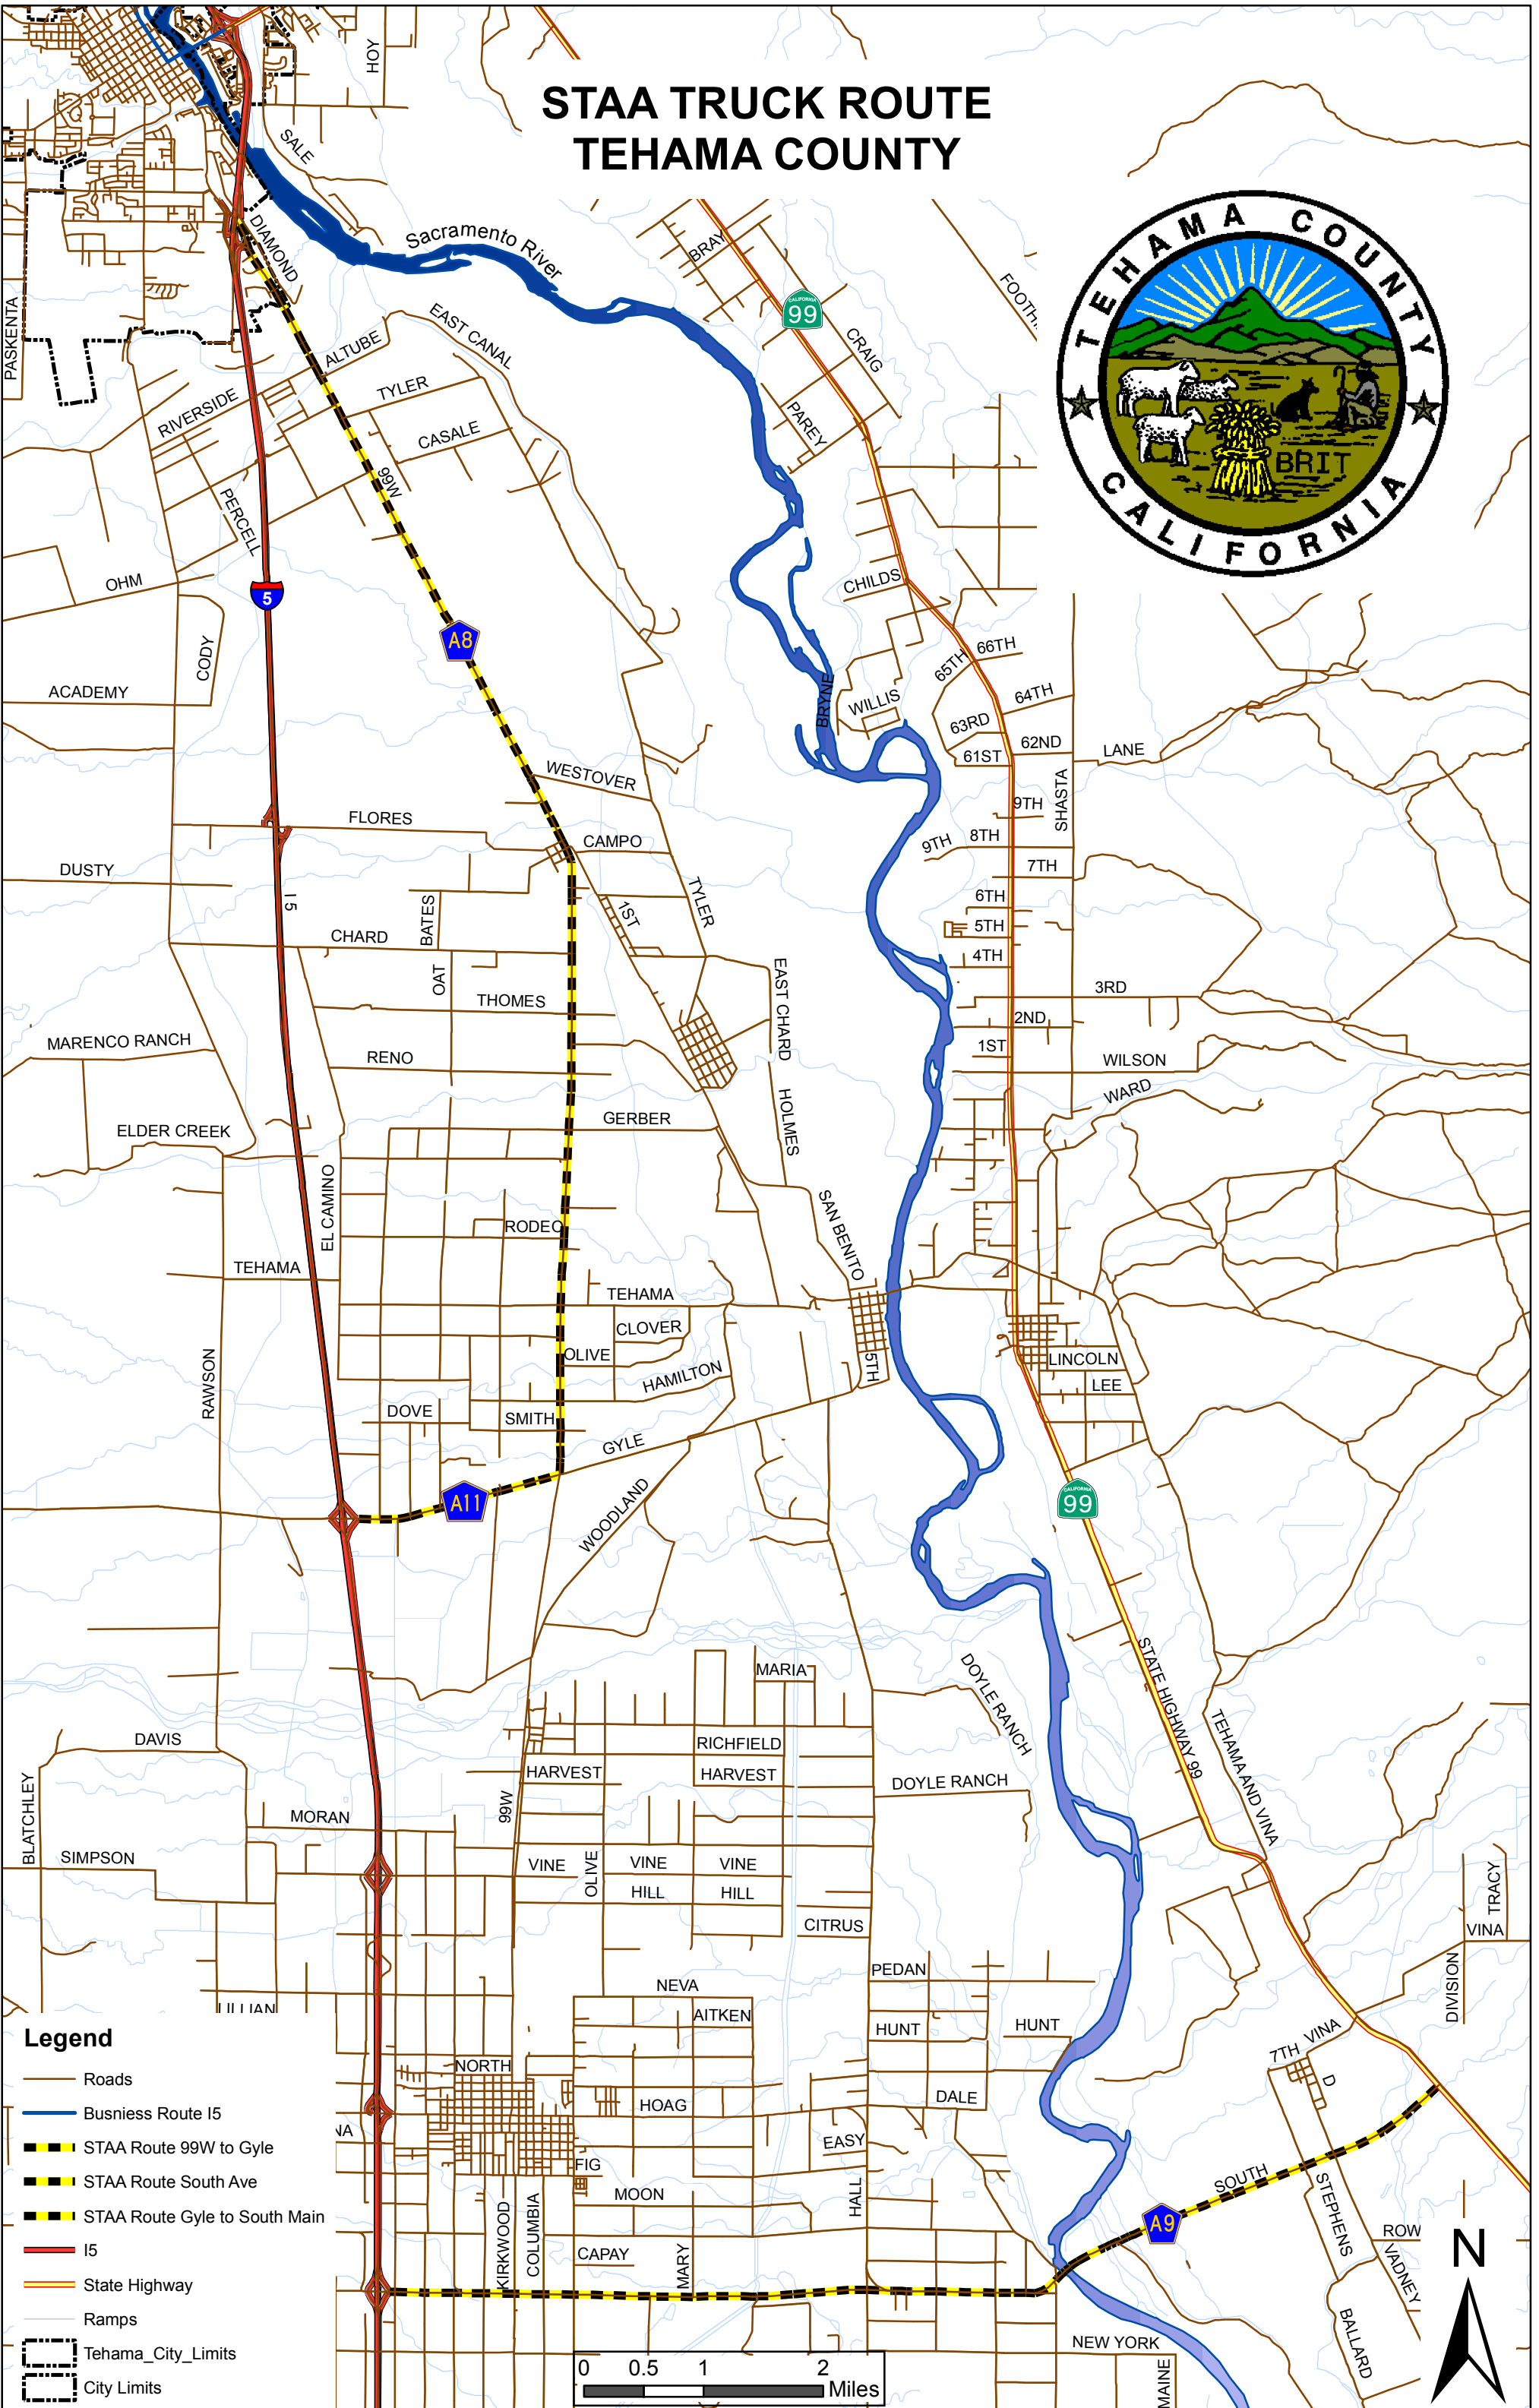

STAA TRUCK ROUTE TEHAMA COUNTY

Legend

- Roads
- Business Route 15
- STAA Route 99W to Gyle
- STAA Route South Ave
- STAA Route Gyle to South Main
- I5
- State Highway
- Ramps
- Tehama_City_Limits
- City Limits